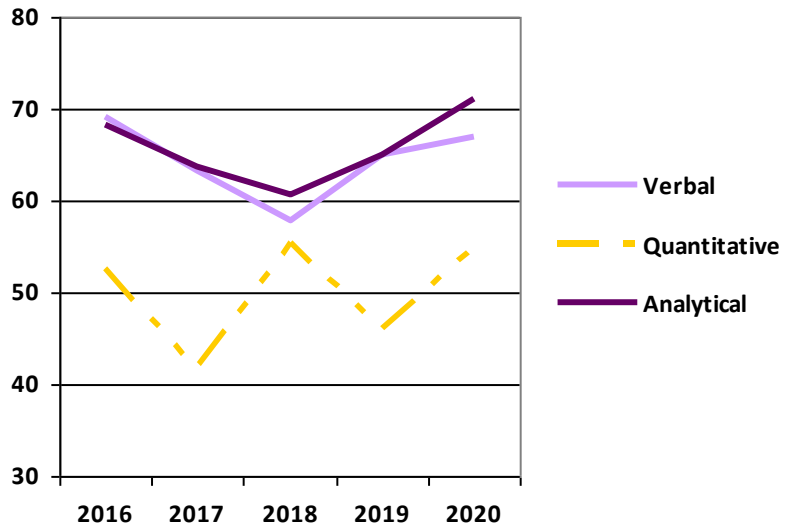

## GRE Scores of UNW Alumni

The **Graduate Record Examinations** (GRE) compares UNW alumni completing the exam with graduates from institutions throughout the country (Chart 8). The benchmark of 50th percentile set for this evaluation was reached in Verbal Reasoning (67%), Analytical Writing (71%) and Quantitative Reasoning (55%).

GRE percentile rank in verbal, quantitative, and analytical skills